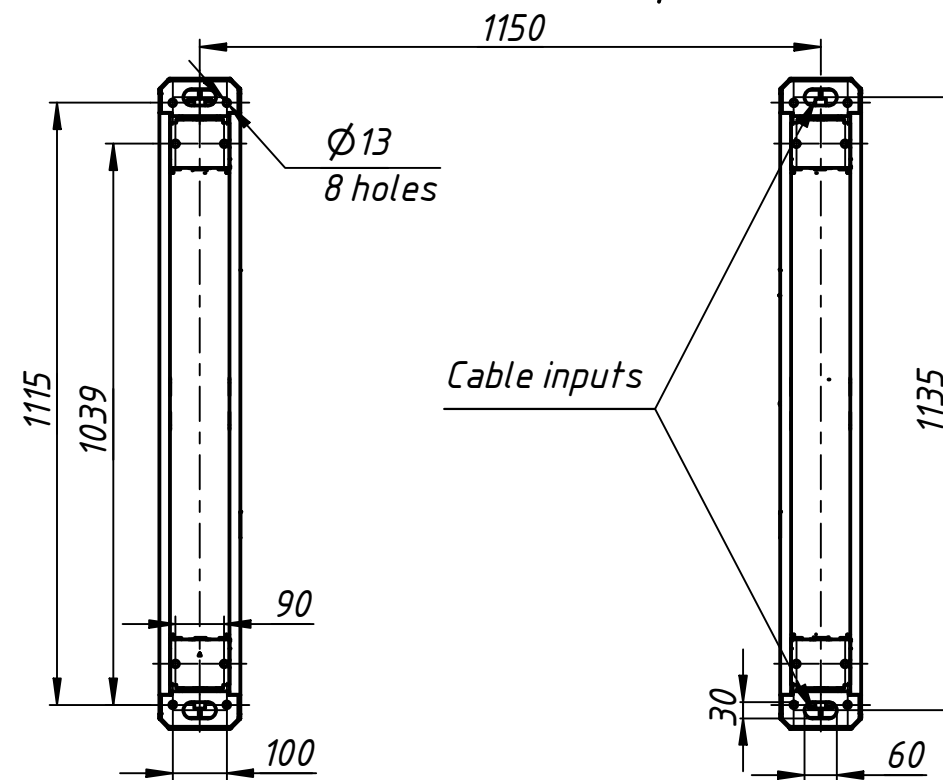

Installation tamplate

*Full-height turnstiles
HighWay-G
www.tiso.global*