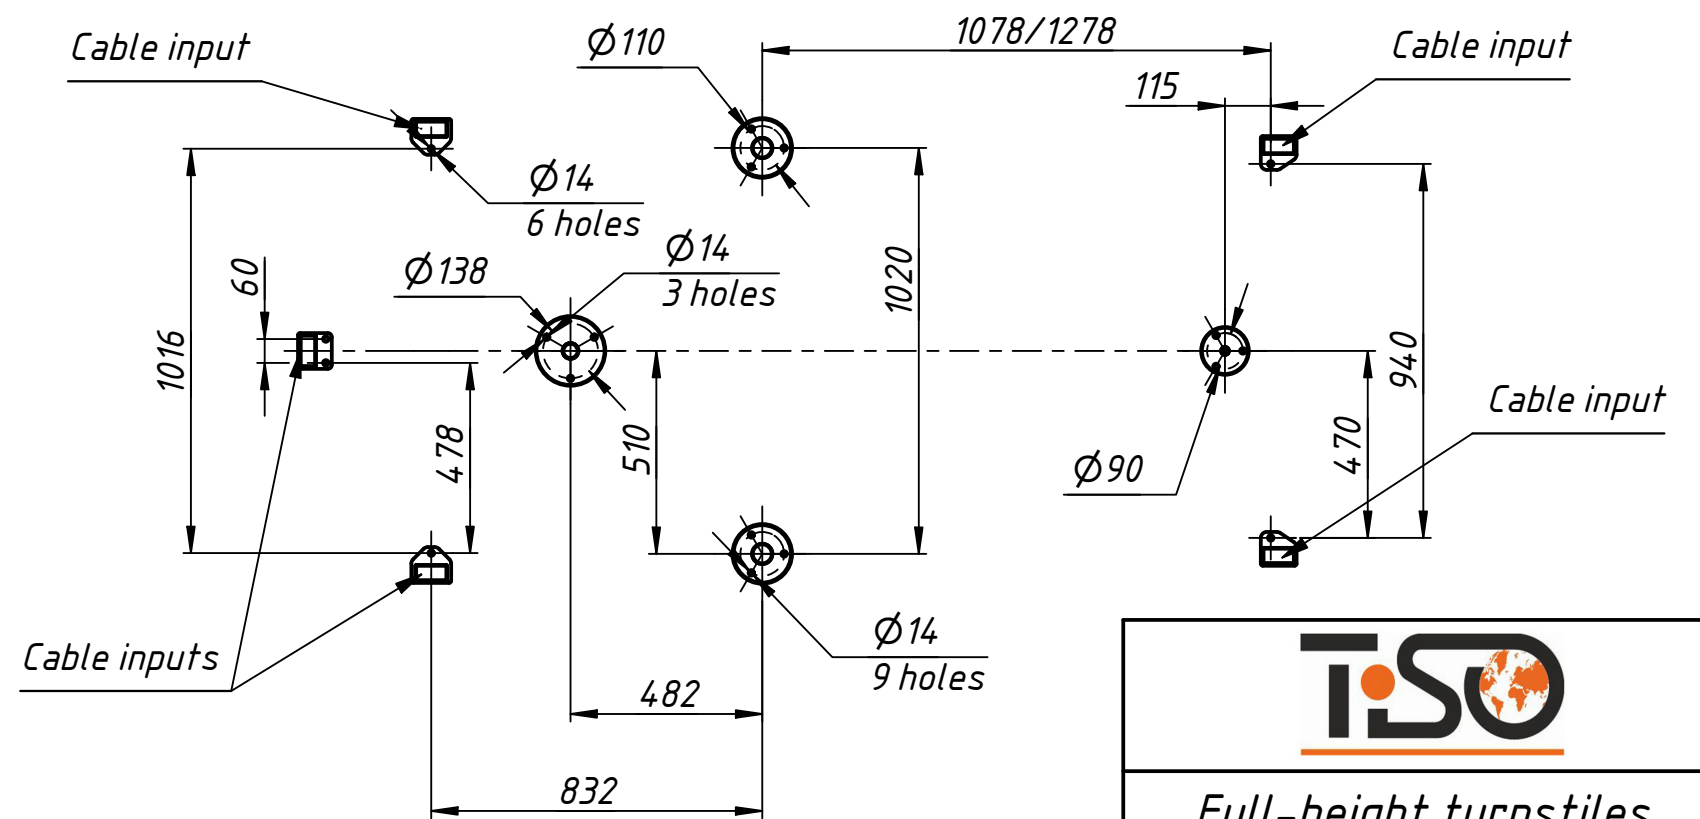

Instalation tamplate

Full-height turnstiles  
Bicyclone (W)/ Bicyclone-L (W)

[www.tiso.global](http://www.tiso.global)