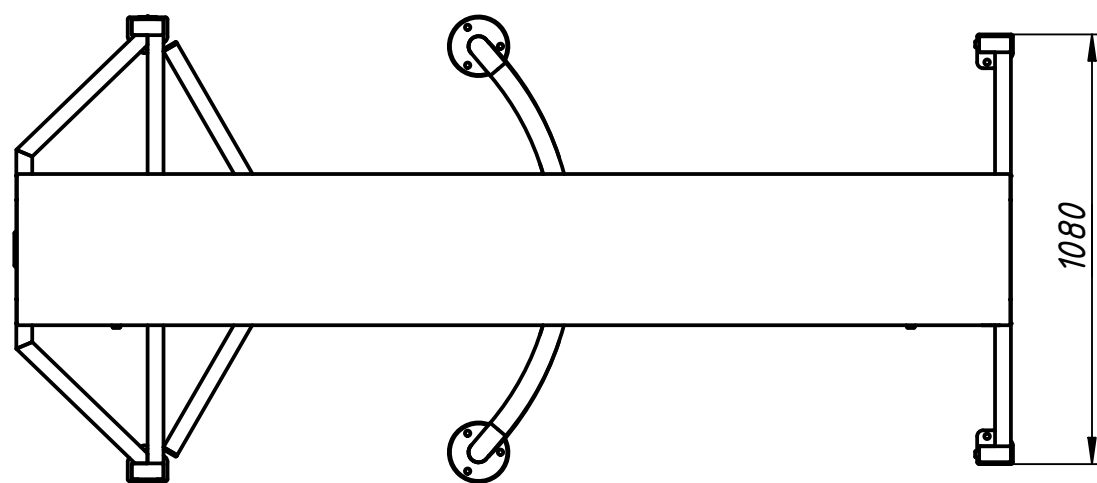

Instalation tamplate

Full-height turnstiles  
Bicyclone (W)/ Bicyclone-L (W)

[www.tiso.global](http://www.tiso.global)